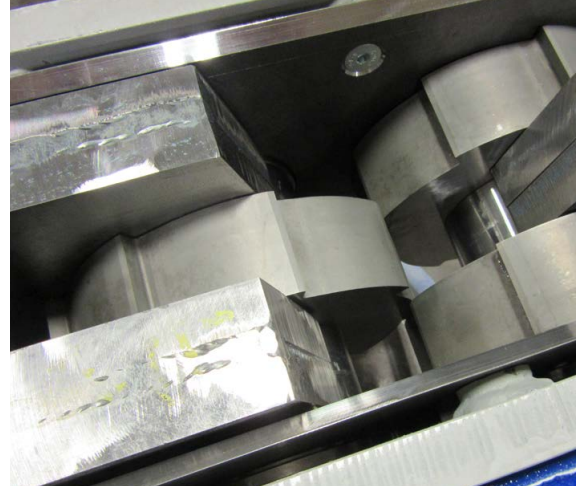

INTRODUCING THE

ST-5 MOBILE HARD DRIVE SHREDDER

HARD DRIVE DESTRUCTION MADE EASY

- ▶ Add the ST-5 to any new Shred-Tech truck, or retrofit onto an existing truck.
- ▶ The ST-5 adds to your bottom line by providing an additional revenue stream for your business.
- ▶ Hard Drive Destruction is one of the fastest growing segments in the Information Destruction Industry. The ST-5 system destroys a hard drive in 5 seconds at your customers' sites, ensuring their peace of mind.
- ▶ The ST-5 is self-contained and easy to operate. Its low idle operation makes it quiet and fuel efficient. For safety, the ST-5 was designed to be fully automated with electronic safety interlocks to allow for completely safe operation.

SHRED EVERYTHING!

1.800.465.3214 www.shred-tech.com

PRODUCT SPECIFICATIONS

ST-5 MOBILE

Max Hard Drive Dimensions (LxWxH)	8 1/2" x 5" x 1"
Hard Drive Type	3 1/2" or 2 1/2"
Bin Capacity	3x3 gallons (up to 60) 3 1/2" hard drives
Throughput	up to 750 hard drives/hr
System Power	12 VDC from Vehicle Battery
Power Unit	12 VDC, 2250 PSI @ 0.5gpm
Controls	12 VDC Plus1 Module & Hydraulic Manifold
Operation	PLUS+1® screen
Safety	Interlock Door Switch
Weight (lbs)	170 (Empty) / 210 (Full)
Suitable for Truck Models	MDS/X with PLUS+1®